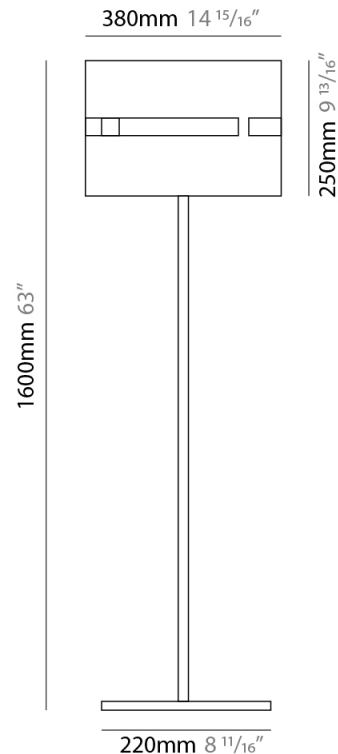

LUZ OCULTA METAL PORTABLE

D54021-

base number _____
Finish
Options _____

1. To build a product code in our configurator select the specify button on the base model # product page
2. To build a manual product code on this datasheet choose from the options listed below in blue font and add the suffix to the base model #

GENERAL

Series: Luz Oculta _____
Subseries: Luz Oculta Metal _____
Brand: Fambuena _____
Division: Design _____
Mounting Type: Portable _____
Mounting Location: Floor _____
Subcategory: Floor _____

PHYSICAL

Shape: Cylinder _____
Diameter (mm): 380 _____
Diameter (in): 14 ¹⁵/₁₆ _____
Height (mm): 1600 _____
Height (in): 63 _____
Light Distribution: Direct / Indirect _____
Fixture Finish: [BRA](#) / [BRZ](#) / [ABR](#) _____
Fixture Material: Metal _____
Upon Request: Bolt Down _____

ELECTRICAL

Number of Lamps: 1 _____
Lamp Type: LED Retrofit _____
Lamp Shape: A19 _____
Bulb Included: Bulb Not Included _____
Max. Wattage Per Lamp (W): 7 _____
Lamp Base: E26 _____
Input Voltage (V): 120 _____
Upon Request: 277Vac / GU24 _____

LED

OPTICAL

RATINGS AND CERTIFICATIONS

Certified By: Certified for North American Standards _____
IP rating: IP20 _____